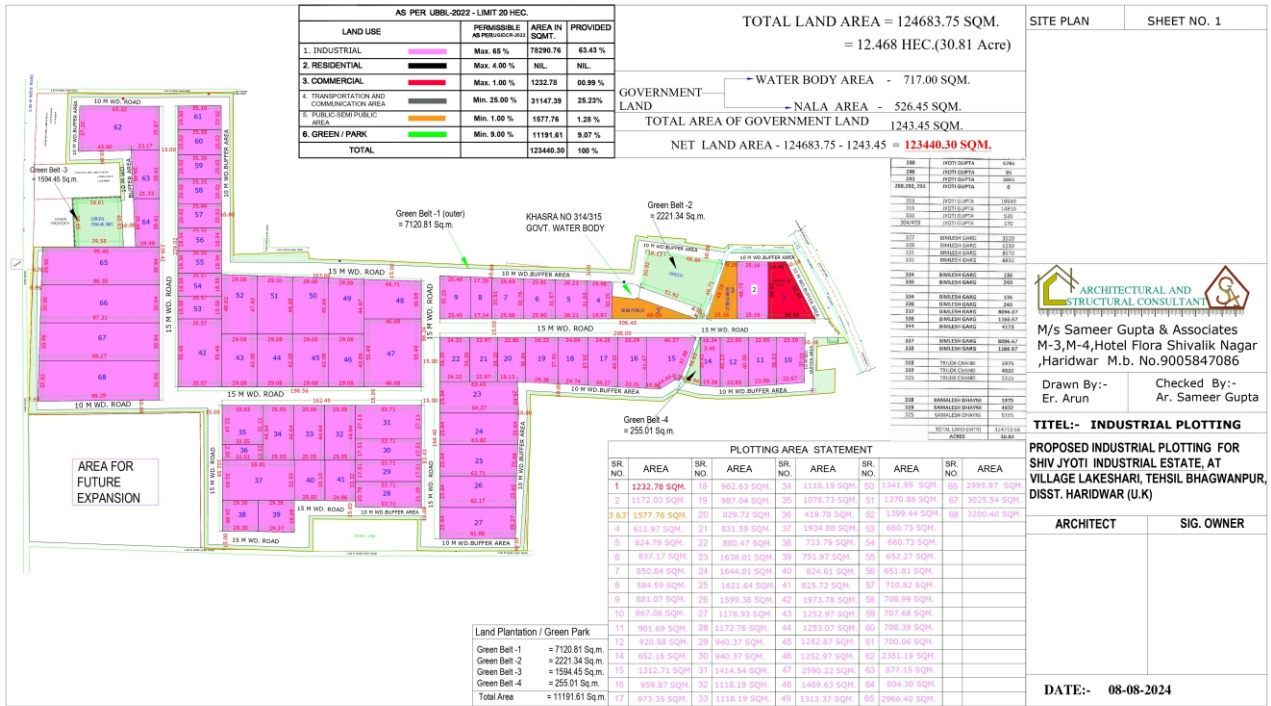

*PROPOSED LAYOUT

*Note: Subject to approval

Major Benifit for upcoming Industires in S & J Industrial Estate i.e.,

- 15% Subsidy On Plant & Machinery by Uttrakhand Govt.
- Cheap Electricity
- Connectivity to Multiple State
- Easy Labour Availability at minimum wages.
- Cheap Land Prices.
- Mega Project (over 50 Crore) Subsidry.