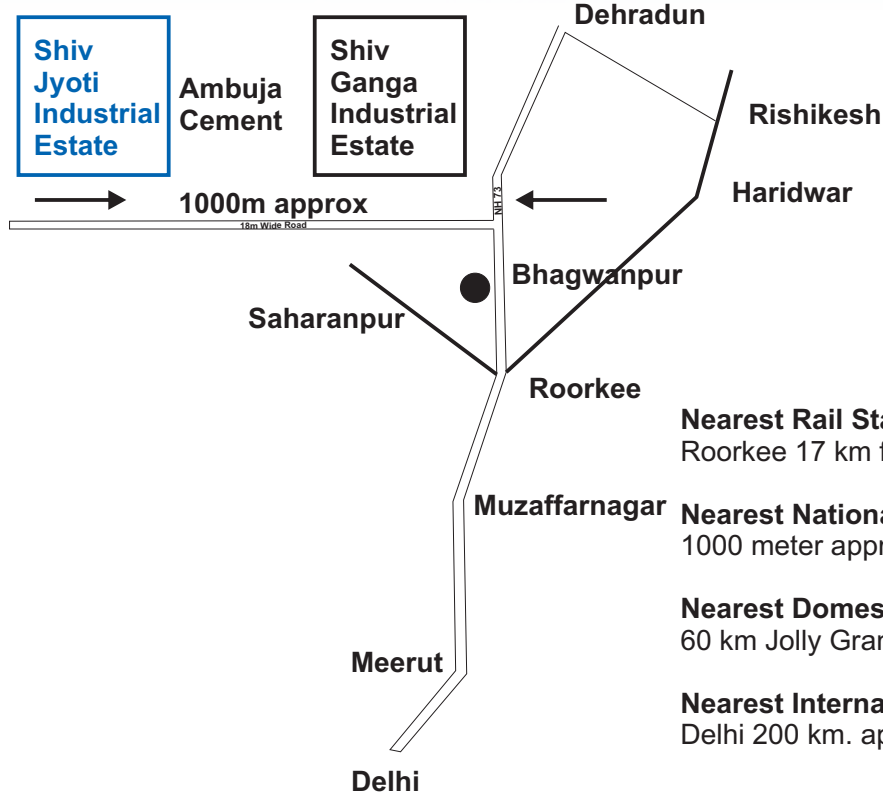

HOW TO REACH US

Nearest Rail Station:
Roorkee 17 km from Site approx.

Nearest National Highway:
1000 meter approx

Nearest Domestic Airport:
60 km Jolly Grant near Rishikesh

Nearest International Airport:
Delhi 200 km. approx.

Land near
NATIONAL HIGHWAY (NH) 73

- 180 Km from Delhi (ISBT)
- 60 Km before Dehradun

**Upcoming New Delhi - Dehradun Highway
will make you reach in 1.5 Hour from Delhi /NCR**

SHIV JYOTI INDUSTRIAL ESTATE

Regd. Off. : 295, Gujrawala Town Part- 3, New Delhi- 110009

Mobile : 9911741476, 9911341476

Site Off. : 177 Km Stone NH- 73, Village Lakeshari ,
Tehsil Bhagwanpur, Roorkee- (Uttarakhand)

Mobile: 9818184916, 9760011475

Website: www.sjestate.com

Email: sjindustrialestate@gmail.com